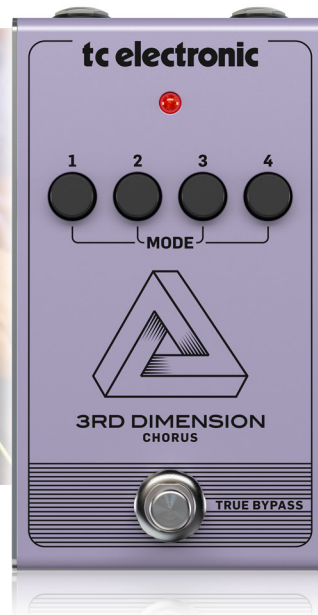

3RD DIMENSION CHORUS

Vintage Analog Chorus Pedal Recreation with 4-Button Effect Selection and BBD Circuitry

- Authentic recreation of popular vintage chorus pedal
- Unique 4-button selection system
- Legendary, all-analog BBD (Bucket Brigade Delay) circuitry
- True bypass for ultimate signal integrity
- "Built-like-a-tank" metal chassis
- Runs on 9 V battery or PSU-SB DC power supply (not included)
- 3-Year Warranty Program*
- Designed and engineered in Denmark

3RD DIMENSION CHORUS is a unique type of "motionless" chorus effect that reproduces that instantly recognizable '80s clean tone. It's full and lush, and expands your tonal range with a 3-dimensional feeling that is at once rich and sweet, as well as shallow and smooth. The pedal has no knobs to fiddle with – just 4 preset buttons ranging from "just a bit" to "quite substantial". Trust us – you're gonna love all of them!

Classic All-Analog Chorus

The 3RD DIMENSION CHORUS pedal takes its inspiration from the classic '80s analog studio chorus guitar tones found on thousands of recordings – thick, lush, and crystal clear. It even responds to your playing dynamics – either dig in on some meaty chords, funk out on some crispy double-stops, or create huge sounding, finger picked arpeggios. You'll quickly find some recognizable settings with the 4-button interface.

3RD DIMENSION CHORUS

Vintage Analog Chorus Pedal Recreation with 4-Button Effect Selection and BBD Circuitry

Forget About Knobs

You can save the knob twisting for your other gear; the 3RD DIMENSION CHORUS features 4 tasteful and easy-to-use preset buttons, providing an amazing array of great tones. You can even coax out 16 different presets from the pedal by combining the 4 buttons in different ways (there's even a hidden preset that's only active when the buttons are in the up position). A broad palette of tasty chorusing is instantly within your reach – with the 3RD DIMENSION CHORUS pedal!